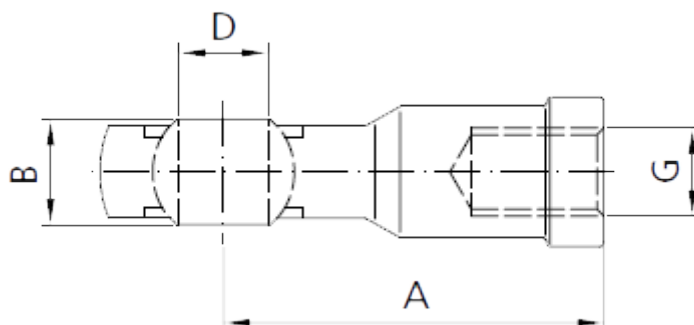

Data Sheet

Article number: 04HAG57V2

Description: Stabilus Industry Line Ledhoved Stainless steel AISI303/304
Type AG57V2 M14x1.5, Ø14 mm, B=19 mm

Measures

A = 57

B = 19

C = 22

D = 14

G = M14x1.5